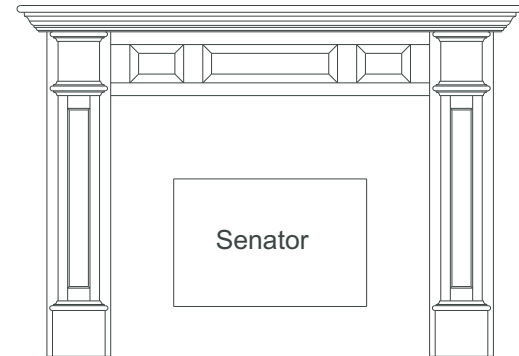

The Wood Works LLC
1111 N. Black Horse Pike
Williamstown, N.J., 08094
Phone # 856-728-4520
Fax # 856-875-1428
www.thewoodworks-nj.com

Senator