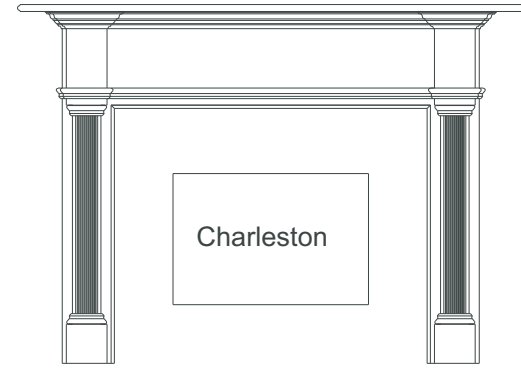

The Wood Works LLC
1111 N. Black Horse Pike
Williamstown, N.J., 08094
Phone # 856-728-4520
Fax # 856-875-1428
www.thewoodworks-nj.com