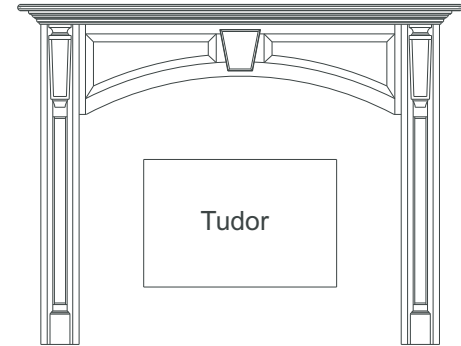

The Wood Works LLC
1111 N. Black Horse Pike
Williamstown, N.J., 08094
Phone # 856-728-4520
Fax # 856-875-1428
www.thewoodworks-nj.com

Tudor