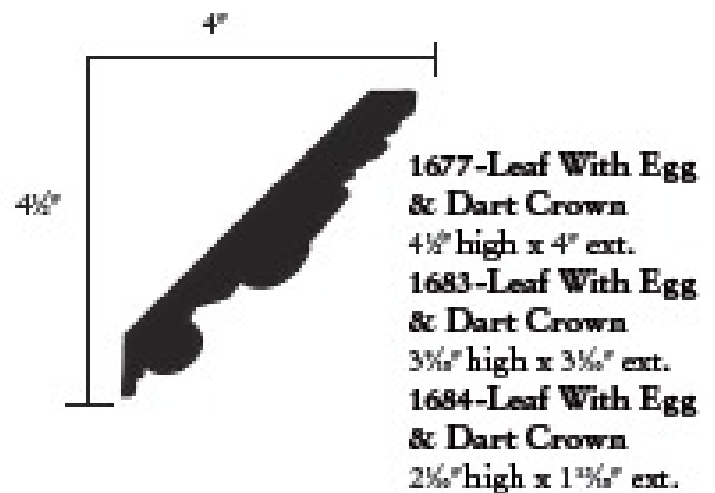

1 1/2" x 7"

1" x 5 1/4"

1677-1 1/2" x 5 1/4", 1683-3/8" x 4 1/4", 1684-3/8" x 2 1/4"

3/8" x 4 1/2"

1 1/2" x 7"

1" x 5 1/4"

1" x 5 1/4"

1" x 3"

**1689-Floral Leaf Frieze**  
3/8" x 5/8"

**1686-Acanthus Shell Frieze**  
3/8" x 5/8"

**1687-Leaf With Flower Frieze**  
3/8" x 3/4"

**1678-Leaf Frieze**  
1" x 5/8"

**1670-Fluted Frieze**  
3/8" x 3/4"

**1682-Leaf Backband**  
1 1/2" x 2"